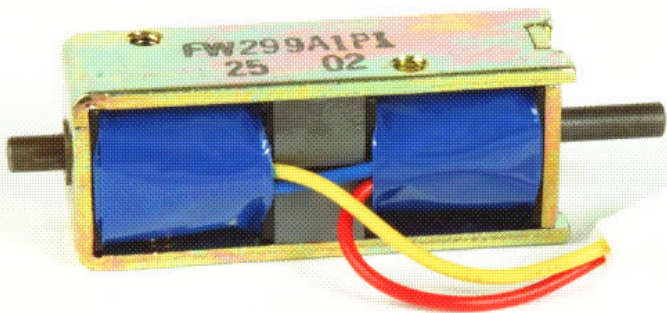

# Permanent Magnet

GK0641

- Pull Type
- Thrust Type
- Flying Leads
- Terminals
- Zinc Plated Frame
- Nickel Plated Plunger
- Customised Plunger Ends
- Customised Fixings
- Bi-Stable
- Optional Voltages