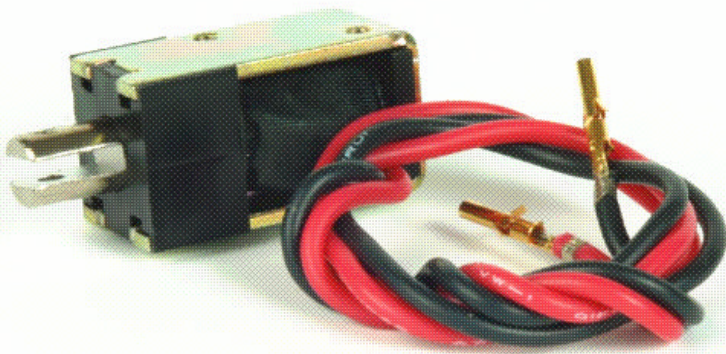

Permanent Magnet

GK0730

- Pull Type
- Thrust Type
- Flying Leads
- Terminals
- Zinc Plated Frame
- Nickel Plated Plunger
- Customised Plunger Ends
- Customised Fixings
- Optional Voltages