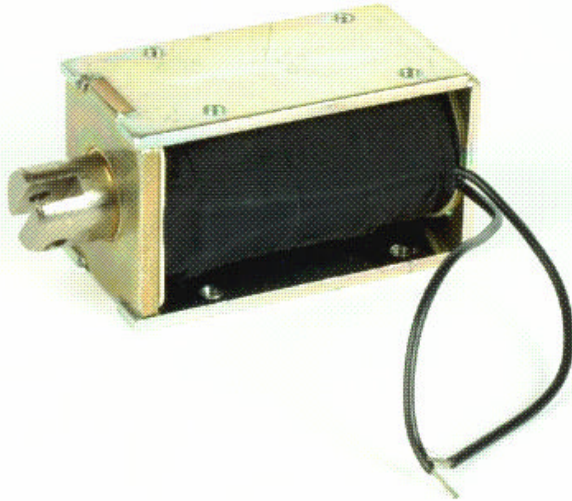

# D-Frame Solenoid

MD1253

- Optional Thrust or Pull Type
- Flying Leads or Tags
- Optional Voltage Ratings
- Customised Fixings
- Customised Plunger Ends
- Zinc Plated Frame
- Nickel Plated plunger