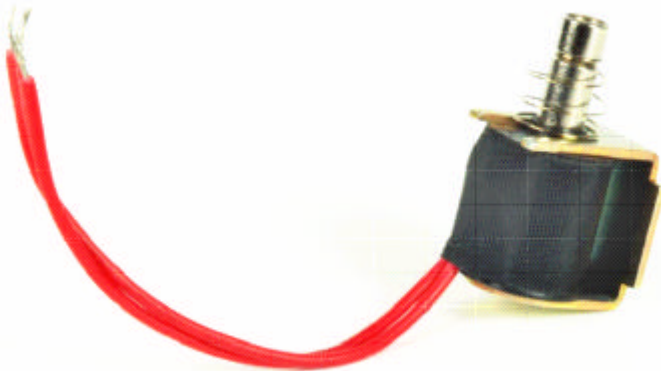

# C-Frame Solenoid

GC0517

- Pull Type
- Thrust Type
- Flying Leads
- Terminals
- Zinc Plated Frame
- Nickel Plated Plunger
- Customised Plunger Ends
- Customised Fixings
- Optional Voltages